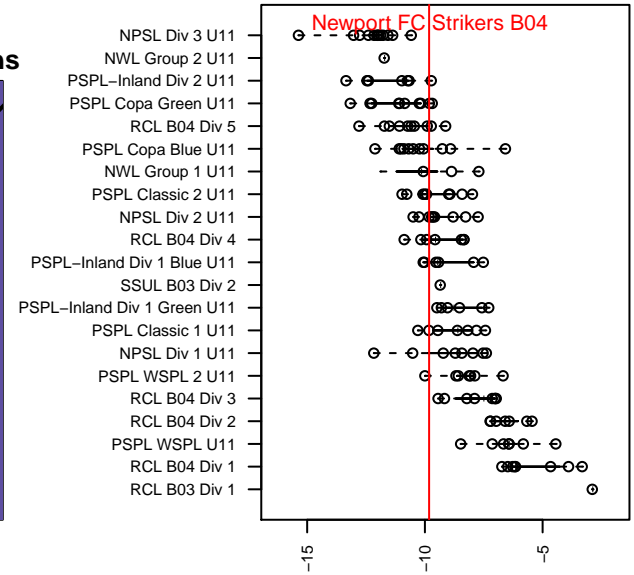

Newport FC Strikers B04

Newport Youth SC
 Bellevue, WA
 B04 total strength=267
 attack=0.26 defense=0.1
 fall league = NPSL Div 2 U11
 spr league = Spr NPSL Div 2 U11

alt names used:
 Newport Strikers
 Newport FC Strikers '04
 NYSC 04 Strikers
 Newport FC Strikers 04
 Newport FC Strikers '04

Venues played:
 2015 KCC BU11 Bronze
 2015 Xtreme Cup BU11 Silver
 2015 NPSL Division 2 U11
 2015 Founders Cup B04
 2015 Spr NPSL Division 2 U11

Newport FC Strikers B04
 Dots are actual minus expected GF (blue circles) and GA (red triangles).
 Blue line is smoothed change in attack strength. Red is smoothed change in defense strength.

**attack and defense variance (black dot)
relative to other teams
and top 10 in region**

**attack and defense rating
relative to others at age
and all opponents in last 13 months**

Performance relative to 13 month average