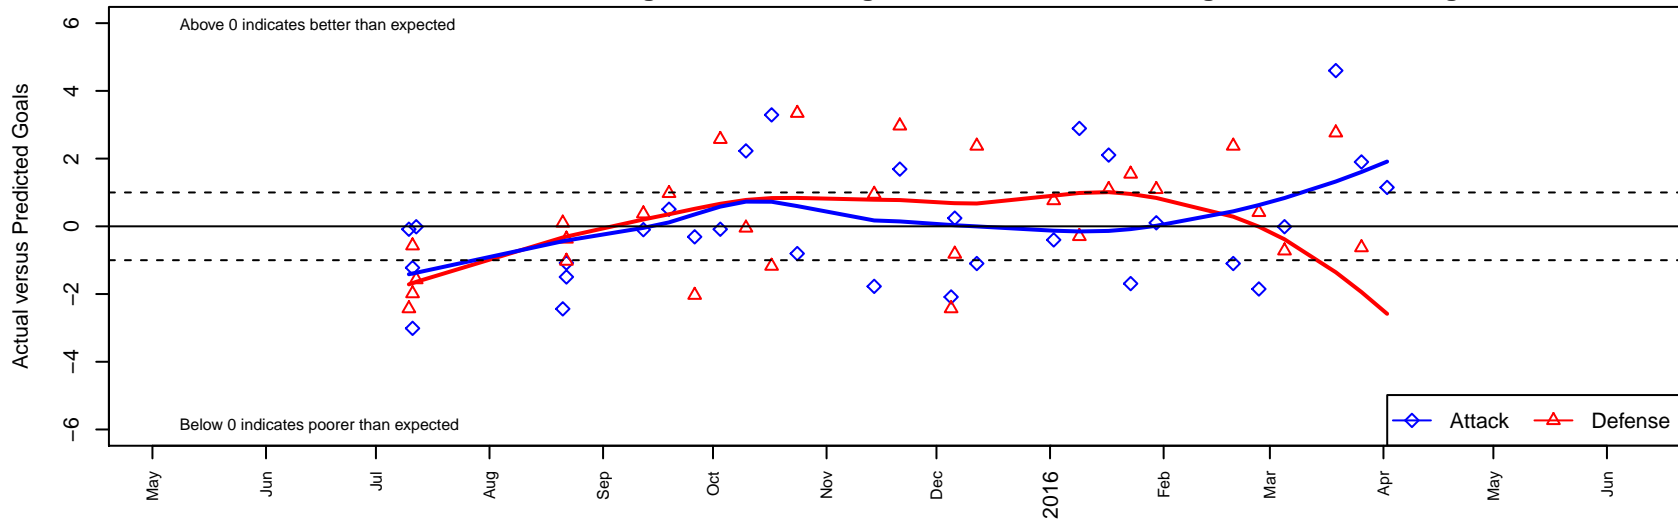

Newport FC Strikers B04

Newport Youth SC
 Bellevue, WA
 B04 total strength=267
 attack=0.26 defense=0.1
 fall league = NPSL Div 2 U11
 spr league = Spr NPSL Div 2 U11

alt names used:
 Newport Strikers
 Newport FC Strikers '04
 NYSC 04 Strikers
 Newport FC Strikers 04
 Newport FC Strikers '04

Venues played:
 2015 KCC BU11 Bronze
 2015 Xtreme Cup BU11 Silver
 2015 NPSL Division 2 U11
 2015 Founders Cup B04
 2015 Spr NPSL Division 2 U11

Newport FC Strikers B04
 Dots are actual minus expected GF (blue circles) and GA (red triangles).
 Blue line is smoothed change in attack strength. Red is smoothed change in defense strength.

**attack and defense variance (black dot)
relative to other teams
and top 10 in region**

**attack and defense rating
relative to others at age
and all opponents in last 13 months**

Performance relative to 13 month average