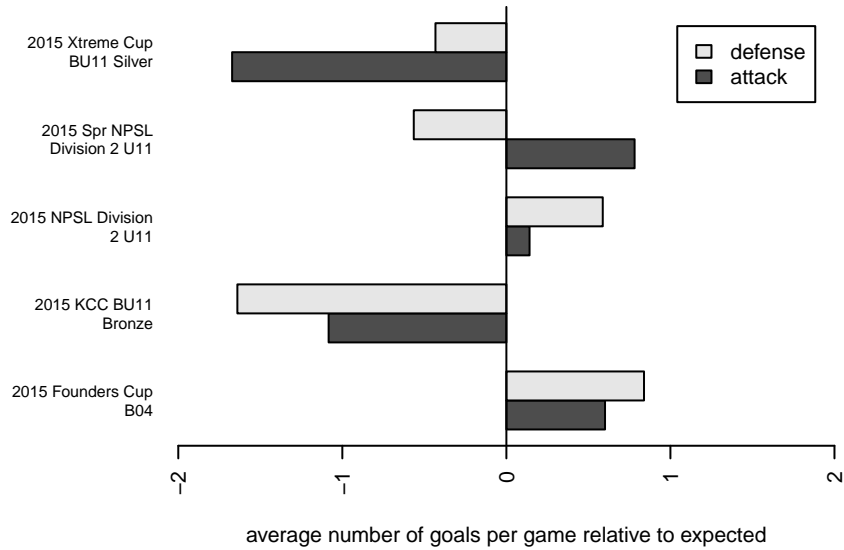

Newport FC Strikers B04

Newport Youth SC
 Bellevue, WA
 B04 total strength=267
 attack=0.26 defense=0.1
 fall league = NPSL Div 2 U11
 spr league = Spr NPSL Div 2 U11

alt names used:
 Newport Strikers
 Newport FC Strikers '04
 NYSC 04 Strikers
 Newport FC Strikers 04
 Newport FC Strikers '04

Venues played:
 2015 KCC BU11 Bronze
 2015 Xtreme Cup BU11 Silver
 2015 NPSL Division 2 U11
 2015 Founders Cup B04
 2015 Spr NPSL Division 2 U11

Newport FC Strikers B04
 Dots are actual minus expected GF (blue circles) and GA (red triangles).
 Blue line is smoothed change in attack strength. Red is smoothed change in defense strength.

**attack and defense variance (black dot)
relative to other teams
and top 10 in region**

**attack and defense rating
relative to others at age
and all opponents in last 13 months**

Performance relative to 13 month average